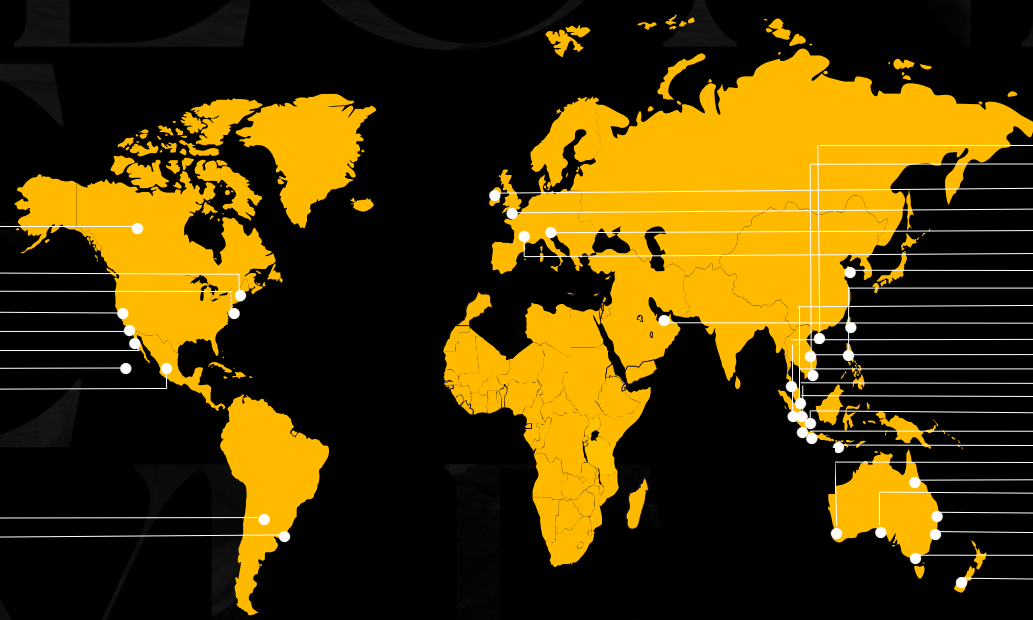

ITALIAN DESIGN

GERMAN QUALITY

CHINA SPEED

Boloni
INTERNATIONAL

THE POWER OF BOLONI OVERSEAS

Vancouver
Boston
New York
Los Angeles
San Francisco
San Diego
Hawaii
Querétaro

Argentina
Uruguay

Tokyo
Ho Chi Minh
Dublin
London
Croatia
Chisinau
Hong Kong
Manila
Johor
Dubai
Penang
Phnom Penh
Kuala Lumpur
Jakarta
Bangkok
Singapore
Selangor
Bali
Perth
Brisbane
Canberra
Adelaide
Sydney
Melbourne
New Zealand

30+
REGIONS