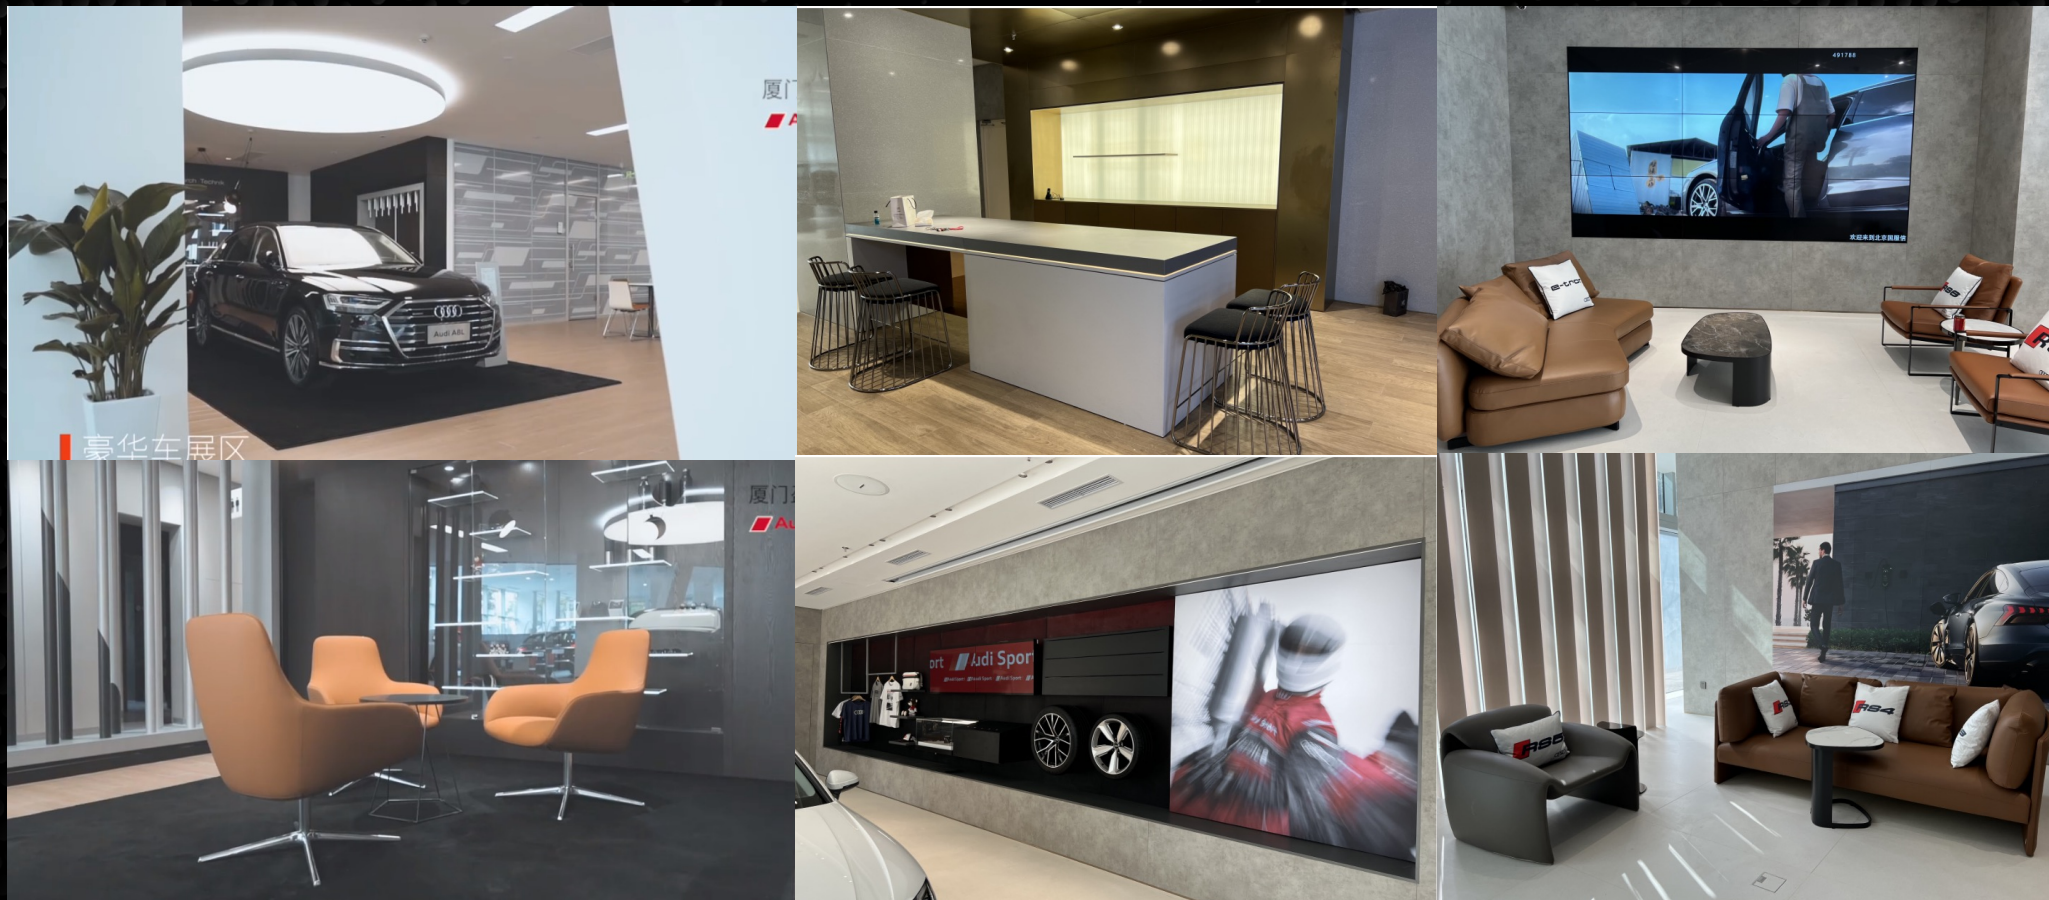

ITALIAN DESIGN

GERMAN QUALITY

CHINA SPEED

Boloni
INTERNATIONAL

4S SHOWROOMS-AUDI

SPECIALING IN AUDI SERVICE FOR OVER 12 YEARS