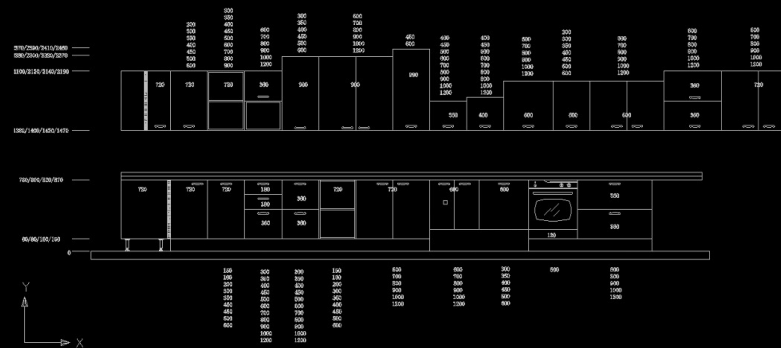

ITALIAN DESIGN

GERMAN QUALITY

CHINA SPEED

Boloni
INTERNATIONAL

ITALIAN DESIGN

Lino Codato, a prominent figure in Italian design, has laid the foundation for Boloni's furniture design style. His development of the 32mm modular system has become integral to our production process, establishing a distinctive Italian design ethos that permeates all our products.