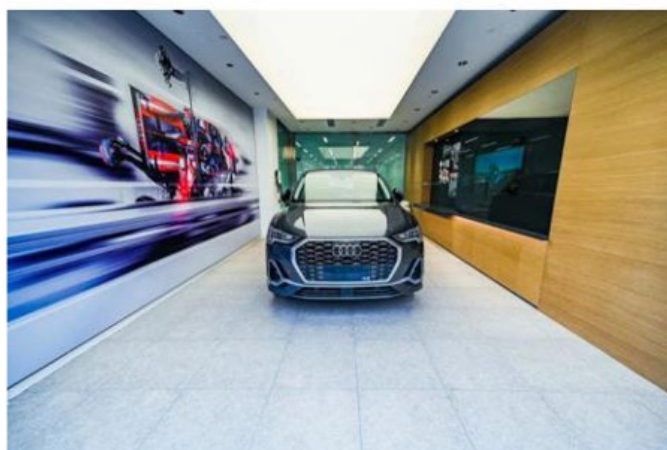

ITALIAN DESIGN

GERMAN QUALITY

CHINA SPEED

**Boloni**  
INTERNATIONAL

4S SHOWROOMS-AUDI

**SPECIALING IN AUDI SERVICE FOR OVER 12 YEARS**

ITALIAN DESIGN

GERMAN QUALITY

CHINA SPEED

**Boloni**  
INTERNATIONAL

*4S SHOWROOMS-AUDI*

**SPECIALING IN AUDI SERVICE FOR OVER 12 YEARS**

ITALIAN DESIGN

GERMAN QUALITY

CHINA SPEED

**Boloni**  
INTERNATIONAL